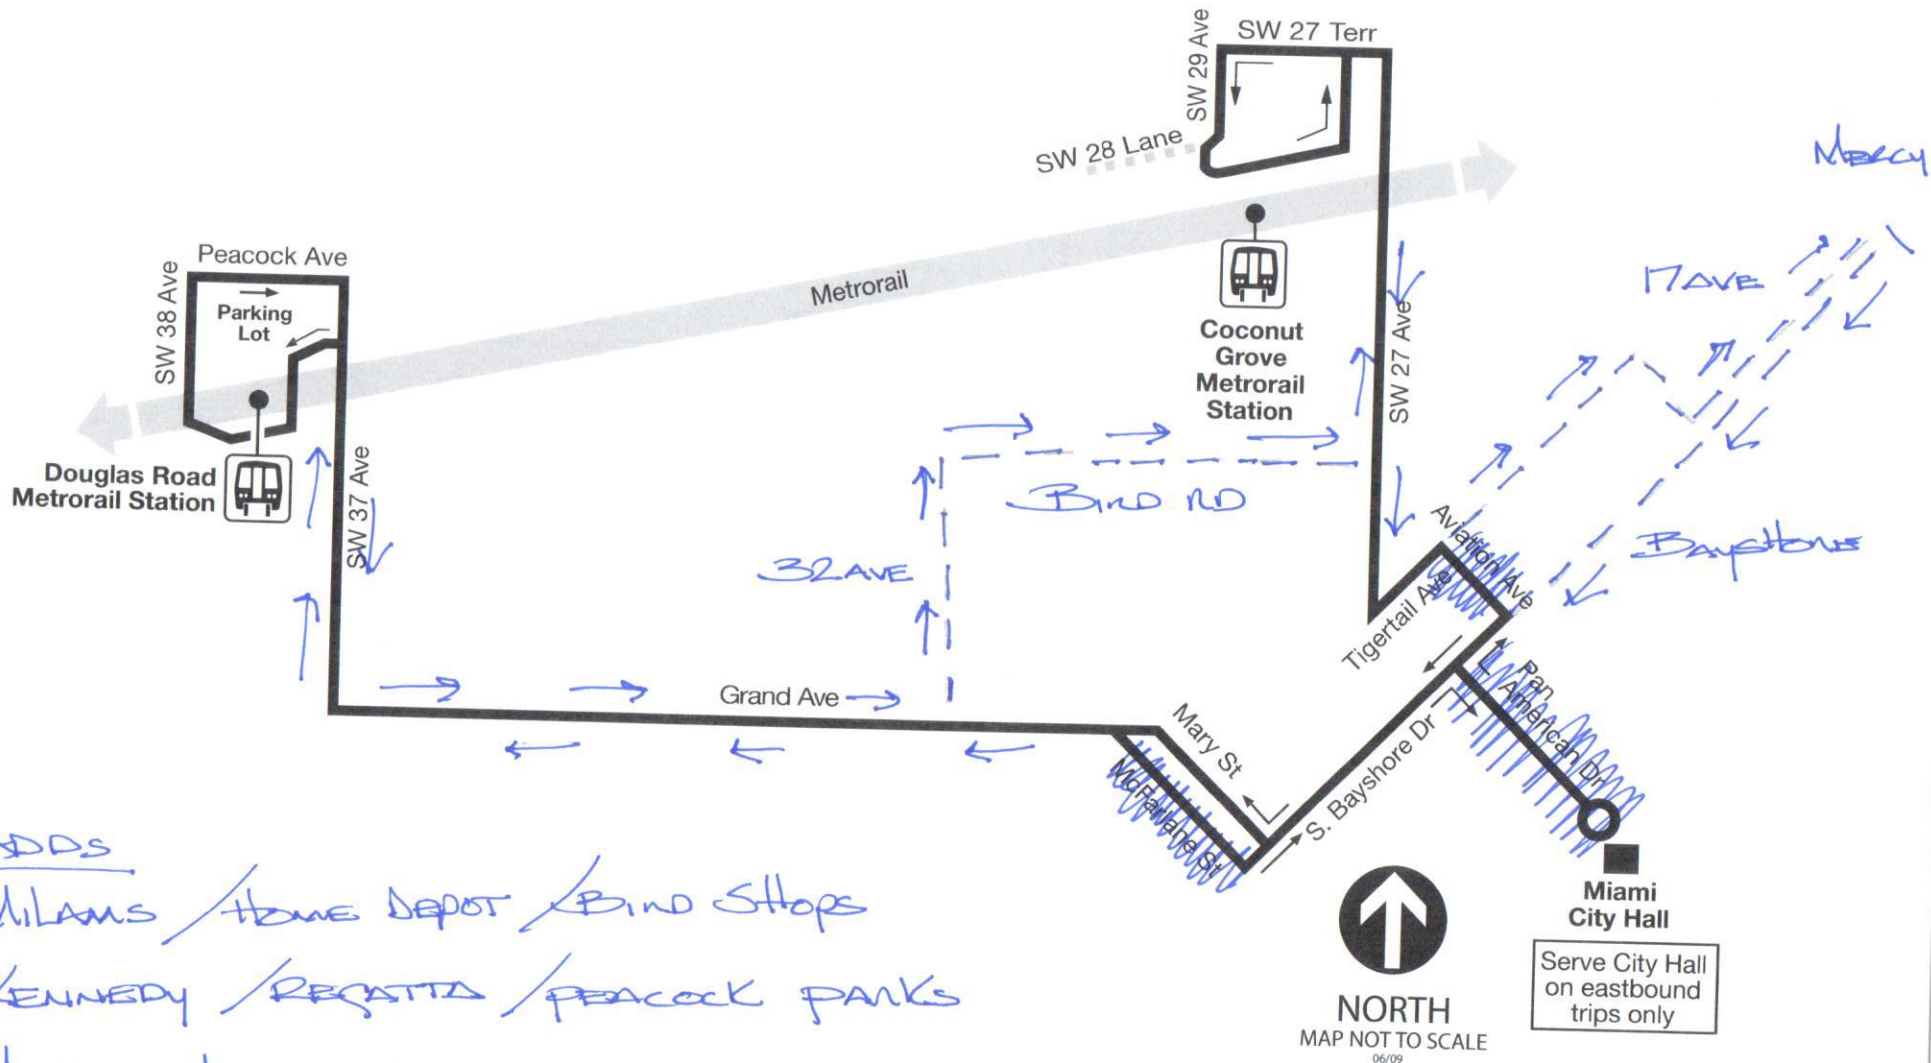

# Route 249 Coconut Grove Circulator

ADDS

MILANS / HOME DEPOT / BIRD STOPS

KENNEDY / REGATTA / PEACOCK PARKS

MERCY HOSPITAL

NORTH AVE LOOP.